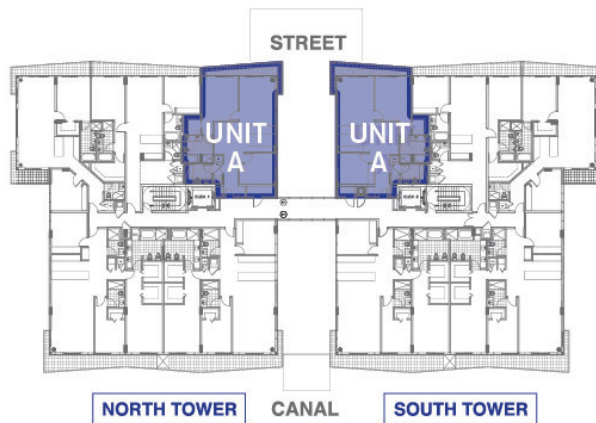

UNIT A

2 BEDROOM + 2 BATHROOM

TOTAL AC AREA: 1240 SQFT

TOTAL AC AREA: 115.20 M²

All dimensions, specifications and features are approximate and subject to change without notice.