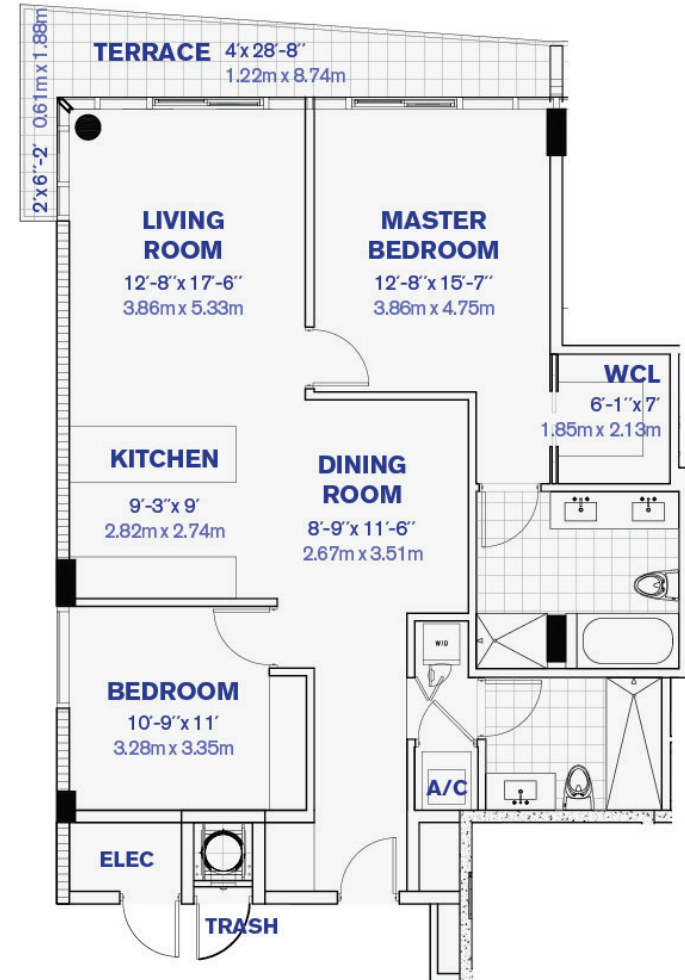

UNIT A

2 BEDROOM + 2 BATHROOM

TOTAL AC AREA: 1240 SQFT

TOTAL AC AREA: 115.20 M²

All dimensions, specifications and features are approximate and subject to change without notice.